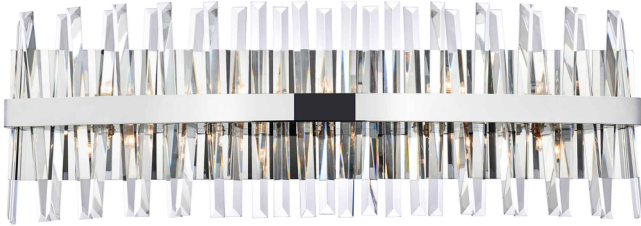

## Serephina collection

10-Light Chrome Bathroom Lamp Clear Crystal

Chrome  
Item No: 6200W36C

Black  
Item No: 6200W36BK

Satin Gold  
Item No: 6200W36SG

### Dimensions

Base Size(in)	36"*7.5"* H1"
Chain/Rod/Cord Length	N/A
Extension	5"
Width	36"
Height	12"
Maximum Height	N/A

### Specifications

Finish	3 Finishes
Material	Iron & Crystal
Crystal/Glass Color	Clear
Type	Bathroom Lamp
Hanging Device	N/A
Voltage	110-125V
Dimmable	Yes
Warranty	1 Year Limited
Shipment Type	Small Parcel