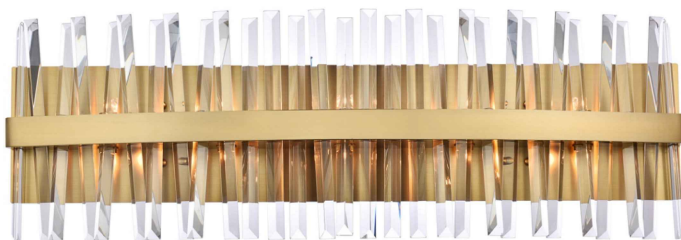

## Serephina collection

10-Light Chrome Bathroom Lamp Clear Crystal

Chrome  
Item No: 6200W36C

Black  
Item No: 6200W36BK

Satin Gold  
Item No: 6200W36SG

### Dimensions

Base Size(in)	36"*7.5"* H1"
Chain/Rod/Cord Length	N/A
Extension	5"
Width	36"
Height	12"
Maximum Height	N/A

### Specifications

Finish	3 Finishes
Material	Iron & Crystal
Crystal/Glass Color	Clear
Type	Bathroom Lamp
Hanging Device	N/A
Voltage	110-125V
Dimmable	Yes
Warranty	1 Year Limited
Shipment Type	Small Parcel